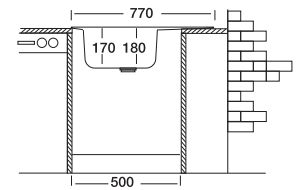

## Rondo 160

48x77 cm

Dimensions

Inset Flushmount

Satin Linen Polished

**Code**

Bowl Size  
Sinks Depth  
Thickness  
Surface

**EC160**