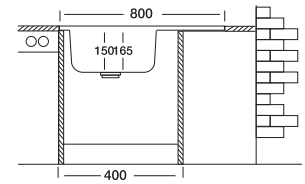

## 60'series 120

60x80 cm

Dimensions

Lay-on

Satin

Linen

\*Welded Bowls

**Code**