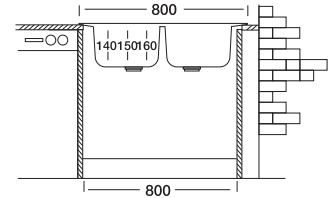

## Classic 113

**45x80 cm**

Dimensions

Inset

Satin

Linen

**Code**

Bowl Size  
Sinks Depth  
Thickness  
Surface