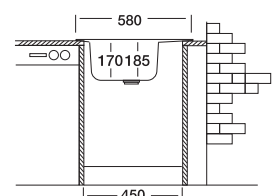

## Triton 196

**50x58 cm**

Dimensions

Inset

Satin

Linen

Polished

<b>Code</b>	<b>EC196</b>	<b>EX196</b>
Bowl Size	340 x 400	340 x 400
Sinks Depth	170	185
Thickness	0.60	0.80
Surface	Satin Linen	Polished Linen