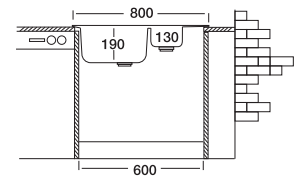

## Colea 197

50x98 cm

Dimensions

Inset

Linen Polished

<b>Code</b>	<b>EX197</b>
Bowl Size	340 x 410
Sinks Depth	170 x 300
Thickness	190 / 130
Surface	0.80 Polished Linen

S730K

S704K-D