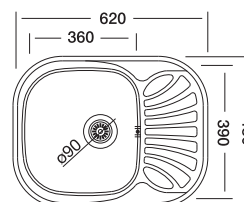

## Bianca 305

48x62 cm

Dimensions

Inset

Flushmount

Satin

Linen

Polished