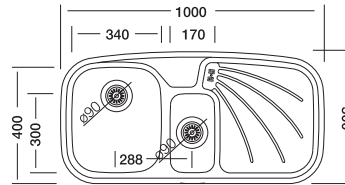

## Palmira 313

50x100 cm

Dimensions

Inset

Linen Polished

\*Welded Bowls

<b>Code</b>	<b>EX313-K</b>
Bowl Size	340 x 400 170 x 300
Sinks Depth	200 / 130
Thickness	0.80
Surface	Polished Linen

S730D