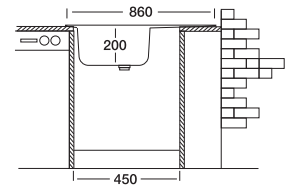

## Xtrend 331

50x86 cm

Dimensions

Inset

Linen Polished

\*Welded Bowls

**Code** EX331-K  
 Bowl Size 400 x 400  
 Sinks Depth 200  
 Thickness 0.80  
 Surface Polished  
 Linen

S701K