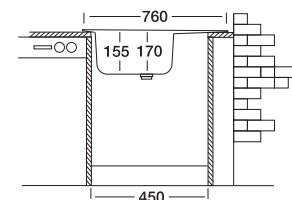

## Classic 140

**43.5x76 cm**

Dimensions

Inset

Satin

Linen

**Code**

Bowl Size  
Sinks Depth  
Thickness  
Surface