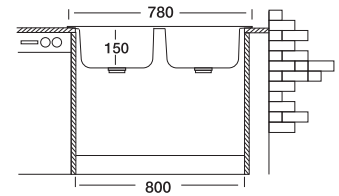

## Rondo 186

43.5x78 cm

Dimensions

Inset

Satin

Linen

<b>Code</b>	<b>EC186</b>
Bowl Size	ø355
Sinks Depth	150
Thickness	0.60
Surface	Satin Linen

S730K