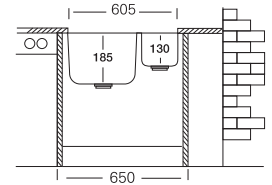

Flush-Mount

Kromeyle

Flush-Mount 343

46x60.5 cm

Dimensions

Flush-Mount

Linen Polished

Code **EX343-K**

Bowl Size 340 x 400
170 x 300

Sinks Depth 185 / 130

Thickness 1 mm

Surface Polished
Linen

S730K

S803

S804