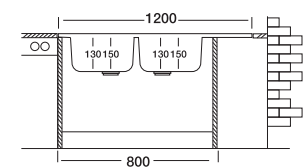

## 50'series 127

50x120 cm

Dimensions

Lay-on

Satin

**Code**

Bowl Size  
Sinks Depth  
Thickness  
Surface

**N127**