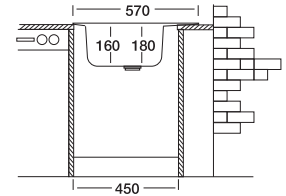

## Rondo 157

**45x57 cm**

Dimensions

Inset

Satin

Linen

Polished

**Code**