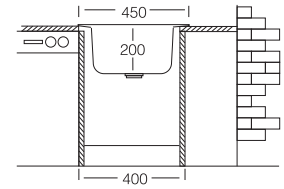

Glame UC-4345

43x45 cm

Dimensions

Inset

White | UW-4345

Gray | UG-4345

Black | UB-4345

Anthracite | UA-4345

Cream | UC-4345

Code

UC-4345

Bowl Size

390x365x200

S740K

S803

S804

S809