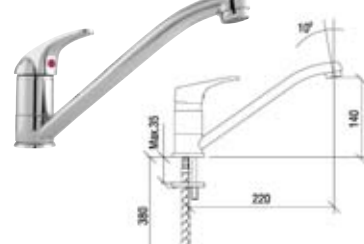

Special perlator with water saving (Bubble flow, with Lime breaker, Flow rate: 8 l/min), Special cartridge with heat and flow rate adjustment - With swivel spout, Length of outlet is 200 mm, Height of outlet 150 mm, Measurements of Hot & Cold water flex hose connection are M10x1- 3/8\"/>

S610