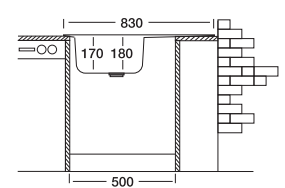

## Bianca 153

**48x83 cm**

Dimensions

Inset

Flushmount

Satin

Linen

Polished