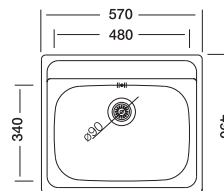

## Triton 327

**49x57 cm**

Dimensions

Inset

Satin

Linen

Polished

**Code**