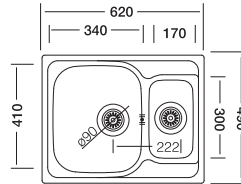

## Triton 187

49x62 cm

Dimensions

Inset

Linen Polished

**Code**

**EX187**

Bowl Size 340 x 410  
 Sinks Depth 170 x 300  
 Thickness 180 / 130  
 Surface 0.80  
 Polished  
 Linen