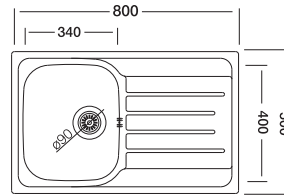

## Triton 338

50x80 cm

Dimensions

Inset

Satin

Linen

Polished

\*Wekded Bowls