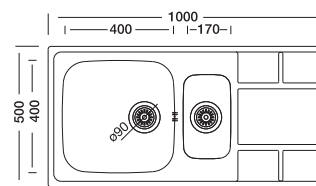

## Xtrend 332

50x100 cm

Dimensions

Inset

Linen Polished

\*Welded Bowls

**Code** EX332-K  
 Bowl Size 400 x 400  
 Sinks Depth 170 x 300  
 Thickness 200 / 130  
 Surface Polished  
 Linen

S730K