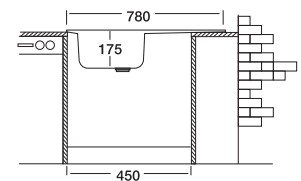

## Colea 198

43.5x78 cm

Dimensions

Inset

Satin

Linen

<b>Code</b>	<b>EC198</b>
Bowl Size	390 x 360
Sinks Depth	175
Thickness	0.60
Surface	Satin Linen

S700K