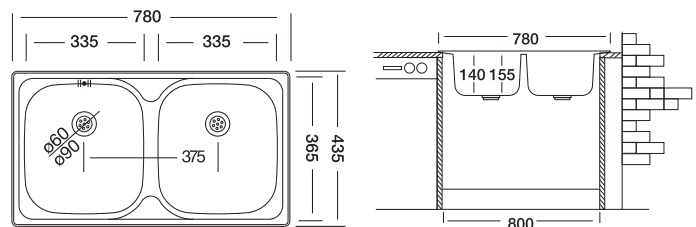

## Classic 189

43.5x78 cm

Dimensions

Inset

Satin

Linen

**Code**

Bowl Size  
Sinks Depth  
Thickness  
Surface