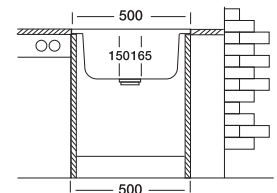

## 50'series 107

50x50 cm

Dimensions

Lay-on

Satin

Linen

**Code**

Bowl Size  
Sinks Depth  
Thickness  
Surface