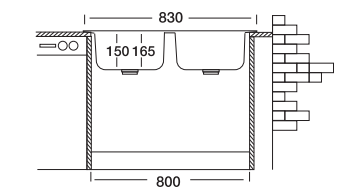

## Rondo 139

43.5x83 cm

Dimensions

Inset

Satin

Linen

Polished

<b>Code</b>	<b>EC139</b>	<b>EX139</b>
Bowl Size	ø355	ø355
Sinks Depth	150	165
Thickness	0.60	0.80
Surface	Satin Linen	Polished Linen