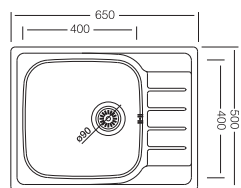

## Triton 180

50x65 cm

Dimensions

Inset

Linen Polished

**Code**

**EX180**

Bowl Size 400 x 400  
 Sinks Depth 190  
 Thickness 0.80  
 Surface Polished  
 Linen