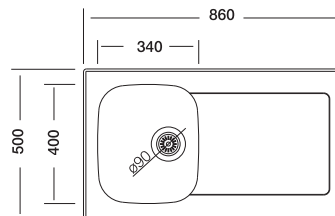

Pearl TG 5086S

50x86 cm

Dimensions

Inset

Code

TG5086S

Bowl Size

340x400

Sinks Depth

200

Thickness

0.80

Surface

Polished Bowls
Extraclear Tempered Glass