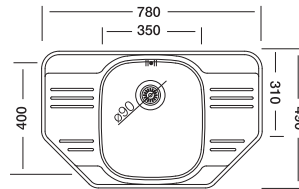

## Cupid 323

49x78 cm

Dimensions

Inset

Satin Linen Polished

**Code**

Bowl Size  
Sinks Depth  
Thickness  
Surface

**EC323**