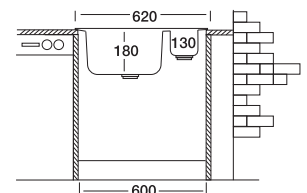

## Bianca 155

**48x62 cm**

Dimensions

Inset

Flushmount

Linen

Polished

**Code**