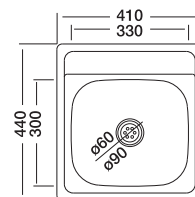

## Classic 179

41x44 cm

Dimensions

Inset

Satin

Linen

**Code**

Bowl Size  
Sinks Depth  
Thickness  
Surface