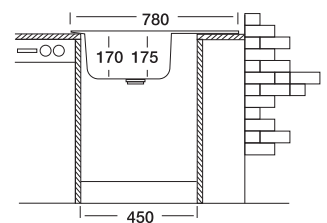

## Oberon 163

**49x78 cm**

Dimensions

Inset

Satin Linen Polished

**Code**

Bowl Size  
Sinks Depth  
Thickness  
Surface

**EC163**