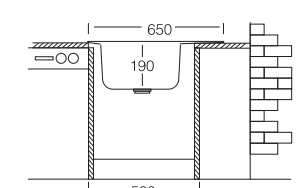

## Triton 180

50x65 cm

Dimensions

Inset

Linen Polished

**Code**

**EX180**

Bowl Size 400 x 400  
 Sinks Depth 190  
 Thickness 0.80  
 Surface Polished  
 Linen