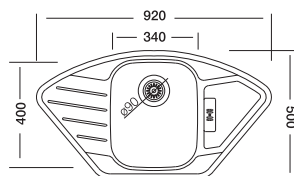

## Cupid 190

**50x92 cm**

Dimensions

Inset

Linen Polished

**Code**

**EX190-K**

Bowl Size