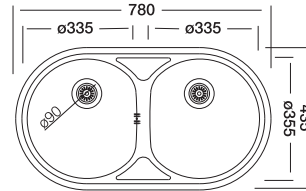

## Rondo 186

43.5x78 cm

Dimensions

Inset

Satin

Linen

<b>Code</b>	<b>EC186</b>
Bowl Size	ø355
Sinks Depth	150
Thickness	0.60
Surface	Satin Linen

S730K