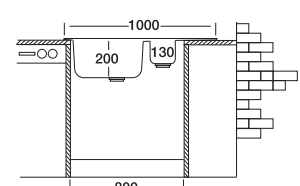

## Xtrend 332

50x100 cm

Dimensions

Inset

Linen Polished

\*Welded Bowls

**Code** EX332-K  
 Bowl Size 400 x 400  
 Sinks Depth 170 x 300  
 Thickness 200 / 130  
 Surface Polished  
 Linen

S730K