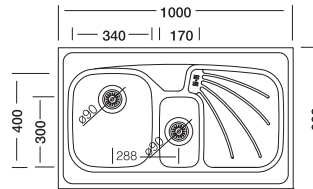

## 60'series 314

60x100 cm

Dimensions

Lay-on

Linen Polished

\*Welded Bowls

<b>Code</b>	<b>EX314-K</b>
Bowl Size	340 x 400 170 x 300
Sinks Depth	200 / 130
Thickness	0.80
Surface	Polished Linen

S730D