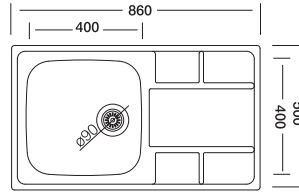

## Xtrend 331

50x86 cm

Dimensions

Inset

Linen Polished

\*Welded Bowls

**Code** EX331-K  
 Bowl Size 400 x 400  
 Sinks Depth 200  
 Thickness 0.80  
 Surface Polished  
 Linen

S701K