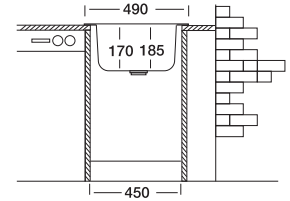

## Rondo 145

ø48 cm

Dimensions

Inset

Flushmount

Satin

Linen

Polished