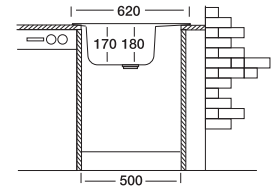

## Bianca 154

**48x62 cm**

Dimensions

Inset

Satin

Linen

Polished

**Code**