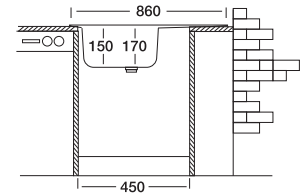

## Classic 142

43.5x86 cm

Dimensions

Inset

Satin

Linen

**Code**

Bowl Size  
Sinks Depth  
Thickness  
Surface