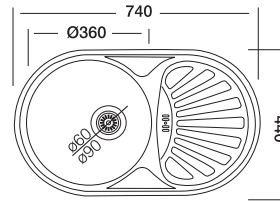

## Rondo 166

**44x74 cm**

Dimensions

Inset

Satin Linen Polished

**Code**

Bowl Size  
Sinks Depth  
Thickness  
Surface

**EC166**