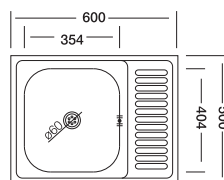

## 50'series 117

**50x60 cm**

Dimensions

Lay-on

Satin

**Code**

Bowl Size  
Sinks Depth  
Thickness  
Surface

**N117**