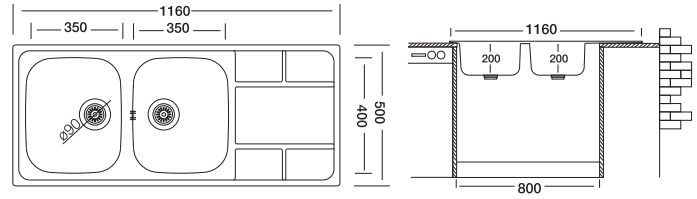

## Xtrend 333

**50x116 cm**

Dimensions

Inset

Polished

\*Welded Bows

<b>Code</b>	<b>EX333-K</b>
Bowl Size	340 x 400 340 x 400
Sinks Depth	200
Thickness	0.80
Surface	Polished

S730K