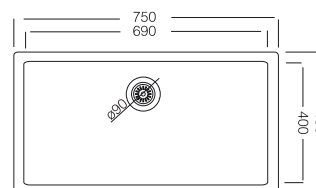

White	UW-4575		Gray	UG-4575
	Black	UB-4575		Anthracite	UA-4575
	Cream	UC-4575			

Code	UB-4575
Bowl Size	690x400x210