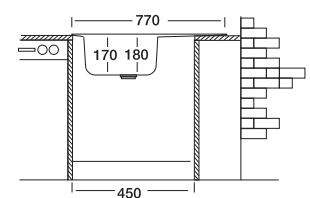

## Rondo 159

**48x77 cm**

Dimensions

Inset

Flushmount

Satin Linen Polished

**Code**

Bowl Size  
Sinks Depth  
Thickness  
Surface