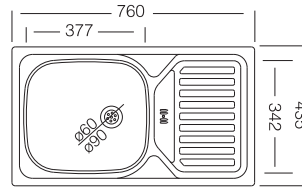

## Classic 141

43.5x76 cm

Dimensions

Inset

Satin

Linen

**Code**

Bowl Size  
Sinks Depth  
Thickness  
Surface