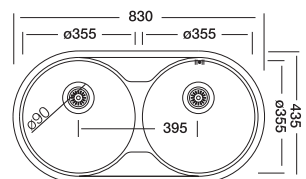

## Rondo 139

43.5x83 cm

Dimensions

Inset

Satin

Linen

Polished

<b>Code</b>	<b>EC139</b>	<b>EX139</b>
Bowl Size	ø355	ø355
Sinks Depth	150	165
Thickness	0.60	0.80
Surface	Satin Linen	Polished Linen