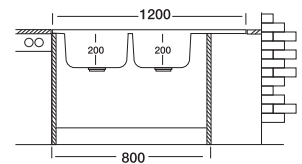

## 60'series 312

60x120 cm

Dimensions

Lay-on

Linen Polished

\*Welded Bowls

<b>Code</b>	<b>EX312-K</b>
Bowl Size	340 x 400 330 x 350
Sinks Depth	200
Thickness	0.80
Surface	Polished Linen