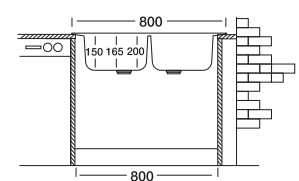

## Triton 195

50x80 cm

Dimensions

Inset

Satin

Linen

Polished

Code	EC195	EX195	EX195-K
Bowl Size	340 x 410 340 x 410	340 x 410 340 x 410	340 x 400 340 x 400
Sinks Depth	150 / 150	165 / 165	200 / 200
Thickness	0.60	0.80	0.80
Surface	Satin Linen	Polished Linen	Polished Linen