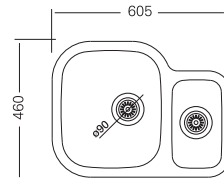

## Flush-Mount 343

**46x60.5 cm**

Dimensions

Flush-Mount

Linen Polished

**Code** **EX343-K**

Bowl Size 340 x 400  
170 x 300

Sinks Depth 185 / 130