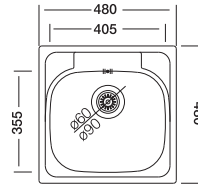

## Triton 309

**48x48 cm**

Dimensions

Inset

Satin

Linen

Polished

**Code**