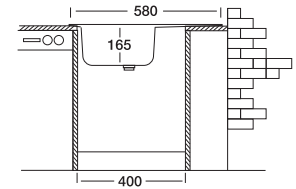

## Colea 147

43.5x58 cm

Dimensions

Inset

Satin

Linen

<b>Code</b>	<b>EC147</b>
Bowl Size	390 x 360
Sinks Depth	165
Thickness	0.60
Surface	Satin Linen

S705