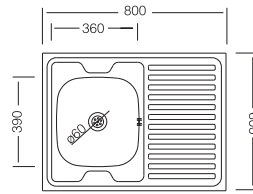

## 60'series 120

60x80 cm

Dimensions

Lay-on

Satin

Linen

\*Welded Bowls

**Code**