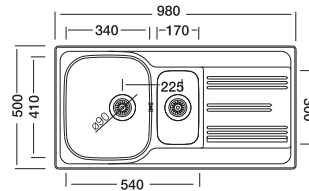

## Colea 197

50x98 cm

Dimensions

Inset

Linen Polished

<b>Code</b>	<b>EX197</b>
Bowl Size	340 x 410
Sinks Depth	170 x 300
Thickness	190 / 130
Surface	0.80 Polished Linen

S730K

S704K-D