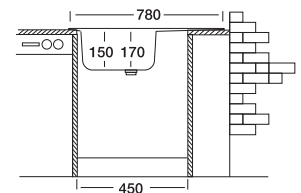

## Classic 301

43.5x78 cm

Dimensions

Inset

Satin

Linen

**Code**

Bowl Size  
Sinks Depth  
Thickness  
Surface