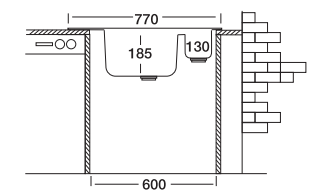

## Cupid 171

50x77 cm

Dimensions

Inset

Linen Polished

**Code**

**EX171**

Bowl Size