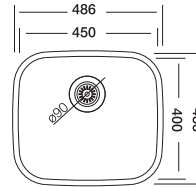

Code

N102

Bowl Size 400 x 450
Sinks Depth 165
Thickness 0.50
Surface Satin

EC102

Bowl Size 400 x 450
Sinks Depth 165
Thickness 0.60
Surface Satin
Linen

EX102

Bowl Size 400 x 450
Sinks Depth 180
Thickness 0.80
Surface Polished

S705

S700K

S701K

S803

S804