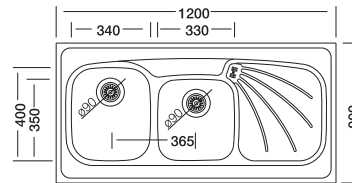

## 60'series 312

60x120 cm

Dimensions

Lay-on

Linen Polished

\*Welded Bowls

<b>Code</b>	<b>EX312-K</b>
Bowl Size	340 x 400 330 x 350
Sinks Depth	200
Thickness	0.80
Surface	Polished Linen