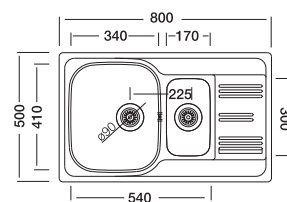

## Colea 306

**50x80 cm**

Dimensions

Inset

Linen

Polished

**Code** **EX306**  
 Bowl Size 340 x 410  
 170 x 300  
 Sinks Depth 185 / 130  
 Thickness 0.80  
 Surface Polished  
 Linen