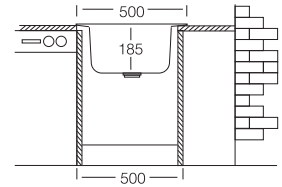

## Triton 177

**50x50 cm**

Dimensions

Inset

Polished

<b>Code</b>	<b>EX177</b>
Bowl Size	400 x 400
Sinks Depth	185
Thickness	0.80
Surface	Polished

S701K

S803