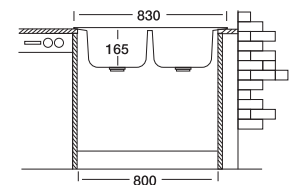

## Bianca 193

48x83 cm

Dimensions

Inset

Linen Polished

**Code** EX193  
 Bowl Size 360 x 410  
 Sinks Depth 165  
 Thickness 0.80  
 Surface Polished Linen

S702K-D

S730K