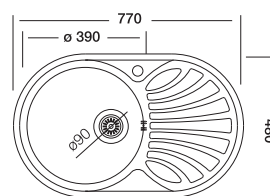

## Rondo 159

**48x77 cm**

Dimensions

Inset

Flushmount

Satin Linen Polished

**Code**

Bowl Size  
Sinks Depth  
Thickness  
Surface