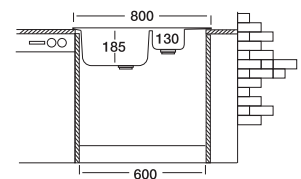

## Colea 306

**50x80 cm**

Dimensions

Inset

Linen

Polished

**Code** **EX306**  
 Bowl Size 340 x 410  
 170 x 300  
 Sinks Depth 185 / 130  
 Thickness 0.80  
 Surface Polished  
 Linen