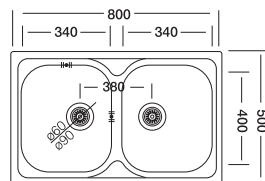

Triton 338

50x80 cm

Dimensions

Inset

Satin

Linen

Polished

*Wekded Bowls

Code	EC338	EX338	EX338-K
Bowl Size	340 x 410	340 x 410	340 x 400
Sinks Depth	170	185	200
Thickness	0.60	0.80	0.80
Surface	Satin Linen	Polished Linen	Polished Linen

Triton 195

50x80 cm

Dimensions

Inset

Satin

Linen

Polished

Code	EC195	EX195	EX195-K
Bowl Size	340 x 410 340 x 410	340 x 410 340 x 410	340 x 400 340 x 400
Sinks Depth	150 / 150	165 / 165	200 / 200
Thickness	0.60	0.80	0.80
Surface	Satin Linen	Polished Linen	Polished Linen