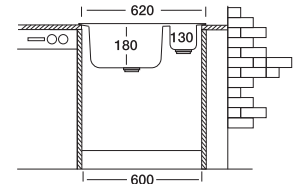

## Triton 187

49x62 cm

Dimensions

Inset

Linen Polished

**Code**

**EX187**

Bowl Size 340 x 410  
 Sinks Depth 170 x 300  
 Thickness 180 / 130  
 Surface 0.80  
 Polished  
 Linen