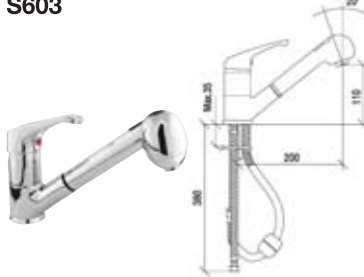

**S603**

Special perlator with water saving, Special cartridge with heat and flow rate adjustment, With swivel spout, Removable hand shower head with 2 functions (Rain, Straight flow), Length of outlet is 225 mm - 125 cm helical hose (brass) - Height of outlet is 140 mm, Measurements of Hot & Cold water flex hose connection are M10x1- 3/8\"/>