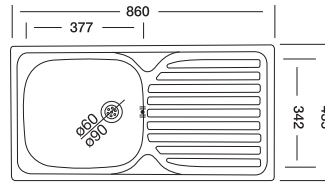

## Classic 142

43.5x86 cm

Dimensions

Inset

Satin

Linen

**Code**

Bowl Size  
Sinks Depth  
Thickness  
Surface