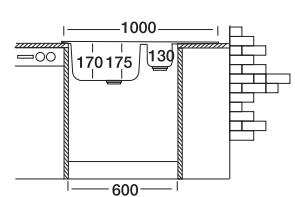

## Classic 336

**50x100 cm**

Dimensions

Inset

Satin

Linen

**Code**

Bowl Size  
Sinks Depth  
Thickness  
Surface