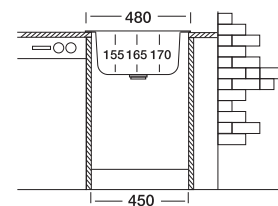

## Classic 144

**48x48 cm**

Dimensions

Inset

Satin

Linen

Polished

**Code**