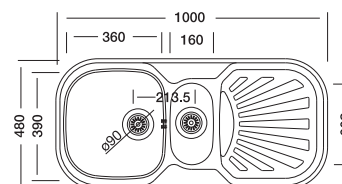

## Bianca 156

48x100 cm

Dimensions

Inset

Flushmount

Linen Polished

**Code** EX156  
 Bowl Size 360 x 390  
 Sinks Depth 160 x 300  
 Thickness 180 / 130  
 Surface Polished Linen

S730D