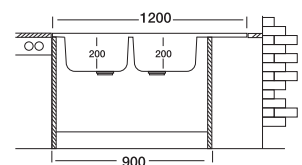

## 60'series 315

60x120 cm

Dimensions

Lay-on

Linen Polished

<b>Code</b>	<b>EX315-K</b>
Bowl Size	350 x 400 350 x 400
Sinks Depth	200
Thickness	0.80
Surface	Polished Linen