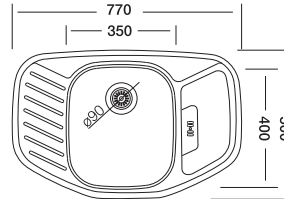

## Cupid 172

50x77 cm

Dimensions

Inset

Linen Polished

**Code**

**EX172**

Bowl Size