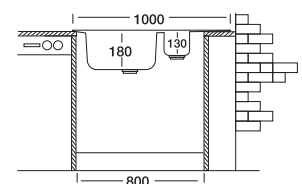

## Bianca 156

48x100 cm

Dimensions

Inset

Flushmount

Linen Polished

**Code** EX156  
 Bowl Size 360 x 390  
 Sinks Depth 160 x 300  
 Thickness 180 / 130  
 Surface Polished Linen

S730D