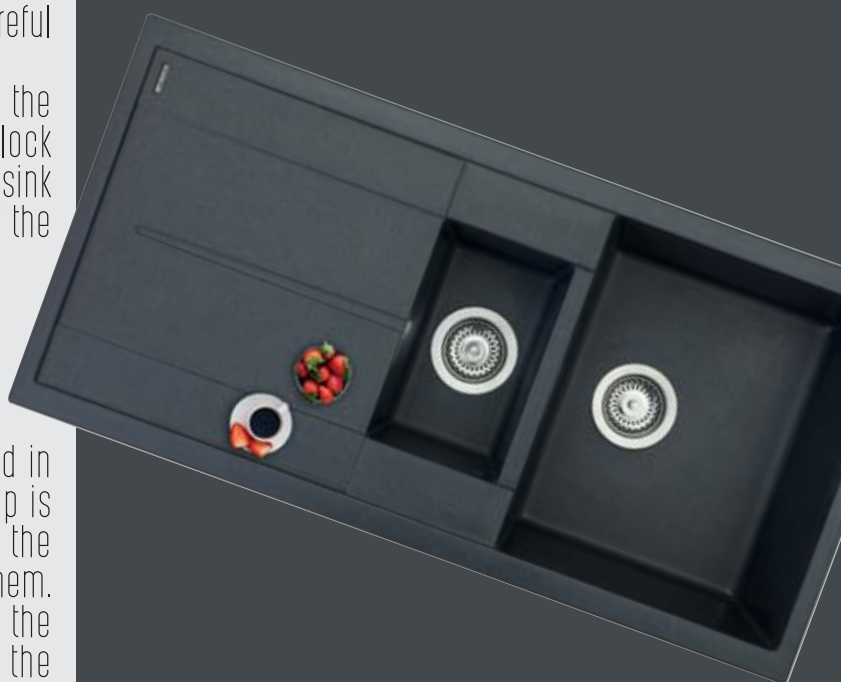

How to install a sink...?

Place the sink upside down in the position where it is to be installed, and trace the outline of the sink on the counter top with pencil.

Draw another line 10 mm inside the first line. Cut a hole in the counter top following this second, inner, line. (*If a pattern is included in the package, then use it to cut the hole in the counter top.)

Adhere the sealing tape around the under side of the edge of sink, starting not at a corner, but any other random spot. Ensure that the tape is sealed smoothly at the bottom of the rim between the clip rail and the edge of the perimeter of the sink. In case that the packaging includes a spongy sealing tape, adhere the tape closer to the edge of the sink, being careful not to overhang it.

Place the fixing clips evenly space around the perimeter of the sink, and pull them up to lock into their horizontal position. To place the sink into the work top, push the metallic part of the clips inward.

These fixing clips are designed to be used in counter tops 30-40 mm. If your counter top is thinner, insert wooden wedges between the counter top and the clips so as to secure them. Use a hand screwdriver to screw partially the fixing clips by following the order that the drawing indicates. When all the clips have been relatively secured in place, repeat the procedure by tightening completely each fixing clip.

Installation Profiles