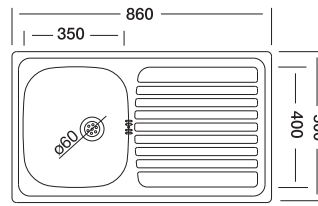

## Classic 178

**50x86 cm**

Dimensions

Inset

Satin

**Code**

Bowl Size  
Sinks Depth  
Thickness  
Surface

**N178**