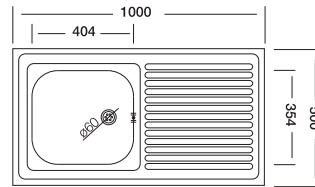

## 50'series 119

50x100 cm

Dimensions

Lay-on

Satin

**Code**

Bowl Size  
Sinks Depth  
Thickness  
Surface

**N119**