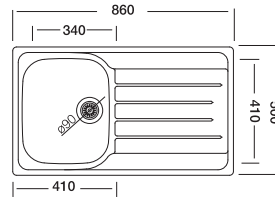

## Triton 320

50x86 cm

Dimensions

Inset

Satin

Linen

Polished

**Code**