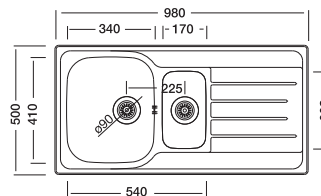

## Triton 304

50x98 cm

Dimensions

Inset

Linen Polished

**Code**

**EX304**

Bowl Size