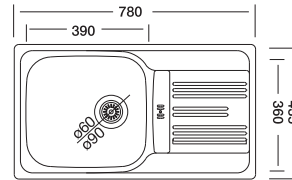

Colea 199

43.5x78 cm

Dimensions

Inset

Satin

Linen