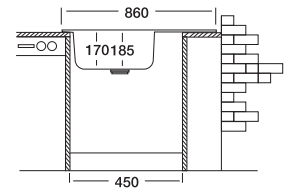

## Triton 320

50x86 cm

Dimensions

Inset

Satin

Linen

Polished

**Code**