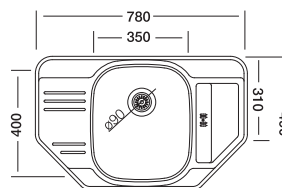

## Cupid 324

49x78 cm

Dimensions

Inset

Satin Linen Polished

**Code**

Bowl Size  
Sinks Depth  
Thickness  
Surface

**EC324**