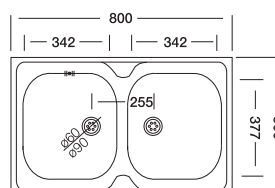

## 50'series 114

**50x80 cm**

Dimensions

Lay-on

Satin

Linen

**Code**

Bowl Size  
Sinks Depth  
Thickness  
Surface