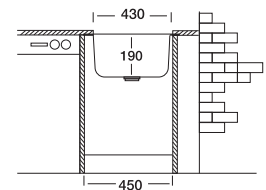

## Undermount 007

40x40 cm

Dimensions

Undermount

Linen

Polished

**Code**

**EC007**