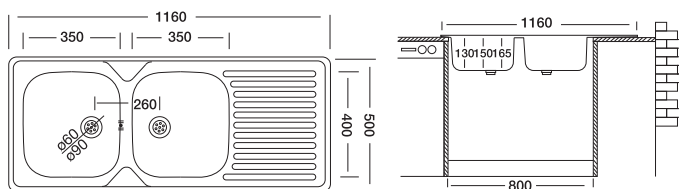

## Classic 138

**50x116 cm**

Dimensions

Inset

Satin

Linen

**Code**

Bowl Size  
Sinks Depth  
Thickness  
Surface