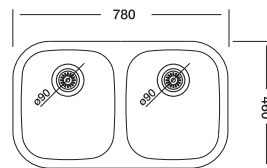

## Flush-Mount 344

**46x78 cm**

Dimensions

Flush-Mount

Linen Polished

**Code** **EX344-K**

Bowl Size 340 x 400  
340 x 400

Sinks Depth 185