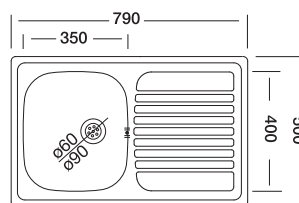

## Classic 173

**50x79 cm**

Dimensions

Inset

Satin

**Code**

Bowl Size  
Sinks Depth  
Thickness  
Surface

**N173**