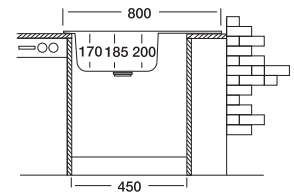

## Triton 338

50x80 cm

Dimensions

Inset

Satin

Linen

Polished

\*Wekded Bowls