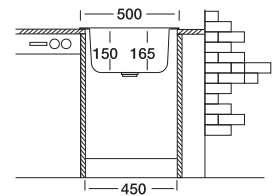

## Classic 105

40x50 cm

Dimensions

Inset

Satin

Linen

**Code**

Bowl Size  
Sinks Depth  
Thickness  
Surface