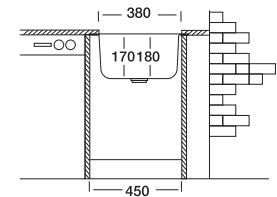

## Undermount 103

**ø38 cm**

Dimensions

Undermount

Satin Linen Polished

**Code**

Bowl Size  
Sinks Depth  
Thickness  
Surface

**N103**