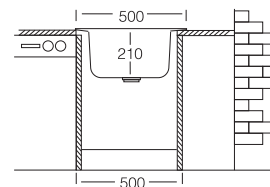

## Glame UW-5050

50x50 cm

Dimensions

Inset

White | UW-5050

Gray | UG-5050

Black | UB-5050

Anthracite | UA-5050