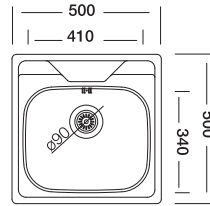

## Oberon 176

**50x50 cm**

Dimensions

Inset

Linen Polished

**Code**

Bowl Size  
Sinks Depth  
Thickness  
Surface

**EC176**