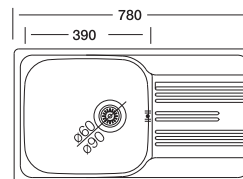

## Colea 198

43.5x78 cm

Dimensions

Inset

Satin

Linen

<b>Code</b>	<b>EC198</b>
Bowl Size	390 x 360
Sinks Depth	175
Thickness	0.60
Surface	Satin Linen

S700K