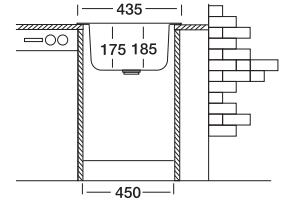

Rondo 192

ø 43.5 cm

Dimensions

Inset

Satin

Linen

Polished

Code

Bowl Size
Sinks Depth
Thickness
Surface

EC192

ø380
175
0.60
Satin
Linen

EX192

ø380
185
0.80
Polished