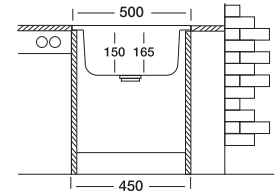

## 40'series 104

40x50 cm

Dimensions

Lay-on

Satin

**Code**

Bowl Size  
Sinks Depth  
Thickness  
Surface

**N104**