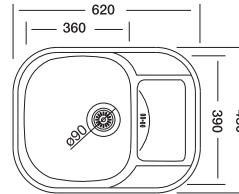

## Bianca 154

**48x62 cm**

Dimensions

Inset

Satin

Linen

Polished

**Code**