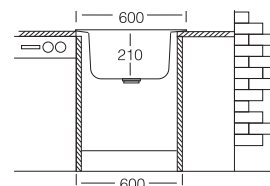

## Glame UW-5060

50x60 cm

Dimensions

Inset

White | UW-5060

Gray | UG-5060

Black | UB-5060

Anthracite | UA-5060