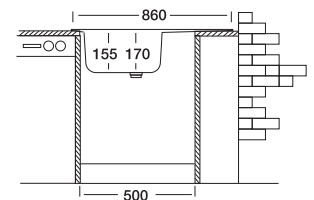

## Classic 346

43.5x86 cm

Dimensions

Inset

Satin

Linen

**Code**

Bowl Size  
Sinks Depth  
Thickness  
Surface