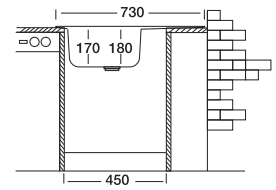

## Bianca 150

48x73 cm

Dimensions

Inset

Flushmount

Satin

Linen

Polished