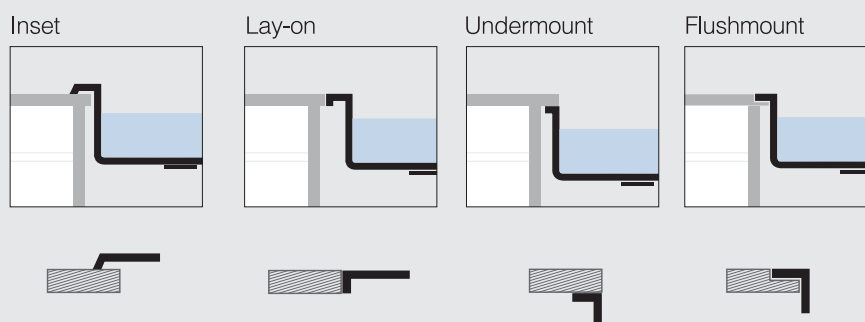

How to install a sink...?

Place the sink upside down in the position where it is to be installed, and trace the outline of the sink on the counter top with pencil.

Draw another line 10 mm inside the first line. Cut a hole in the counter top following this second, inner, line. (*If a pattern is included in the package, then use it to cut the hole in the counter top.)

Adhere the sealing tape around the under side of the edge of sink, starting not at a corner, but any other random spot. Ensure that the tape is sealed smoothly at the bottom of the rim between the clip rail and the edge of the perimeter of the sink. In case that the packaging includes a spongy sealing tape, adhere the tape closer to the edge of the sink, being careful not to overhang it.

Place the fixing clips evenly space around the perimeter of the sink, and pull them up to lock into their horizontal position. To place the sink into the work top, push the metallic part of the clips inward.

These fixing clips are designed to be used in counter tops 30-40 mm. If your counter top is thinner, insert wooden wedges between the counter top and the clips so as to secure them. Use a hand screwdriver to screw partially the fixing clips by following the order that the drawing indicates. When all the clips have been relatively secured in place, repeat the procedure by tightening completely each fixing clip.

Installation Profiles