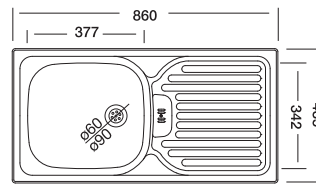

## Classic 175

43.5x86 cm

Dimensions

Inset

Satin

Linen

**Code**

Bowl Size  
Sinks Depth  
Thickness  
Surface