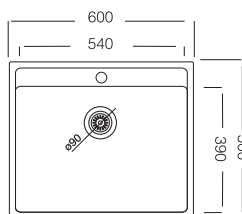

## Glame UW-5060

50x60 cm

Dimensions

Inset

White | UW-5060

Gray | UG-5060

Black | UB-5060

Anthracite | UA-5060