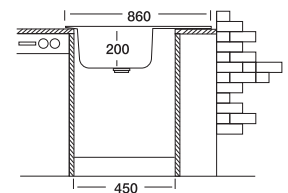

Pearl TG 5086S

50x86 cm

Dimensions

Inset

Code

TG5086S

Bowl Size

340x400

Sinks Depth

200

Thickness

0.80

Surface

Polished Bowls
Extraclear Tempered Glass