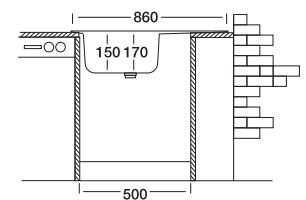

## Classic 143

43.5x86 cm

Dimensions

Inset

Satin

Linen

**Code**

Bowl Size  
Sinks Depth  
Thickness  
Surface