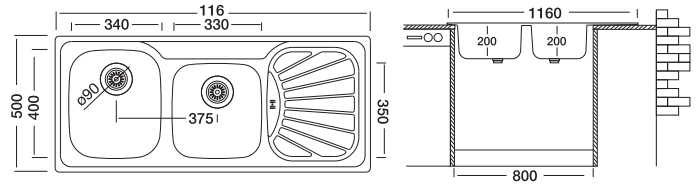

## Bianca 329

50x116 cm

Dimensions

Inset

Linen Polished

<b>Code</b>	<b>EX329-K</b>
Bowl Size	340 x 400 330 x 350
Sinks Depth	200
Thickness	0.80
Surface	Polished Linen

S730D

S704K-D