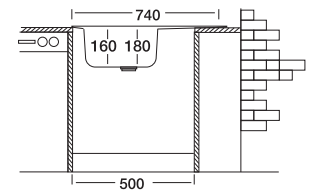

## Rondo 166

**44x74 cm**

Dimensions

Inset

Satin Linen Polished

**Code**

Bowl Size  
Sinks Depth  
Thickness  
Surface

**EC166**