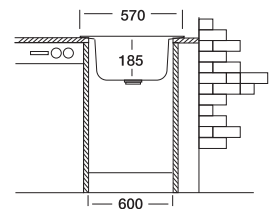

## Triton 327

**49x57 cm**

Dimensions

Inset

Satin

Linen

Polished

**Code**