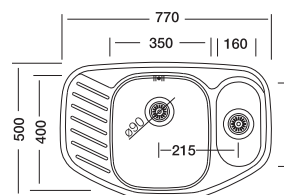

## Cupid 171

50x77 cm

Dimensions

Inset

Linen Polished

**Code**

**EX171**

Bowl Size