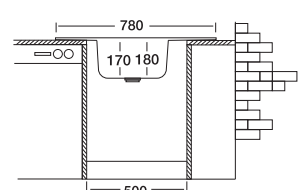

## Cupid 162

**49x78 cm**

Dimensions

Inset

Satin Linen Polished

**Code**

Bowl Size  
Sinks Depth  
Thickness  
Surface

**EC162**