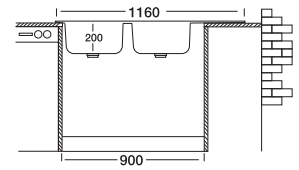

## Fuga 317

50x116 cm

Dimensions

Inset

Linen Polished

\*Welded Basins

<b>Code</b>	<b>EX317-K</b>
Bowl Size	350 x 400
Sinks Depth	200
Thickness	0.80
Surface	Polished Linen

S730D