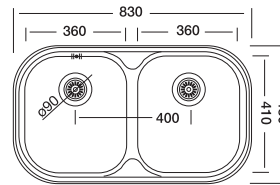

## Bianca 193

48x83 cm

Dimensions

Inset

Linen Polished

**Code** EX193  
 Bowl Size 360 x 410  
 Sinks Depth 165  
 Thickness 0.80  
 Surface Polished Linen

S702K-D

S730K