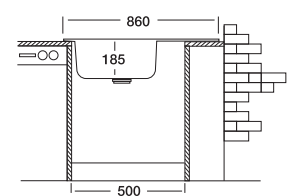

## Triton 321

50x86 cm

Dimensions

Inset

Linen

Polished

**Code**

Bowl Size  
Sinks Depth  
Thickness  
Surface