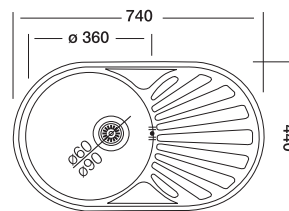

## Rondo 165

**44x74 cm**

Dimensions

Inset

Satin

Linen

Polished

**Code**