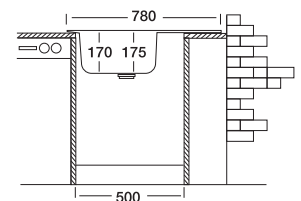

## Oberon 164

**49x78 cm**

Dimensions

Inset

Satin

Linen

Polished

**Code**