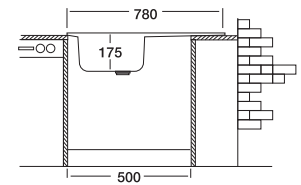

Colea 199

43.5x78 cm

Dimensions

Inset

Satin

Linen