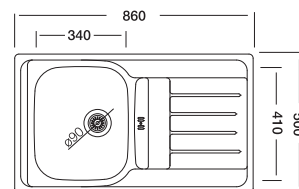

## Triton 321

50x86 cm

Dimensions

Inset

Linen

Polished

**Code**

Bowl Size  
Sinks Depth  
Thickness  
Surface