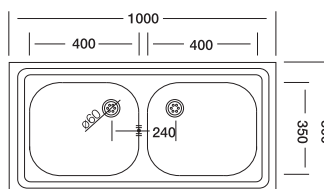

## 50'series 126

**50x100 cm**

Dimensions

Lay-on

Satin

**Code**

**N126**

Bowl Size  
Sinks Depth  
Thickness  
Surface