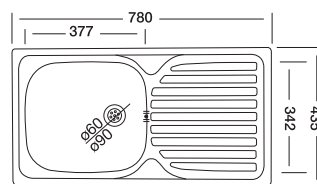

## Classic 301

43.5x78 cm

Dimensions

Inset

Satin

Linen

**Code**

Bowl Size  
Sinks Depth  
Thickness  
Surface