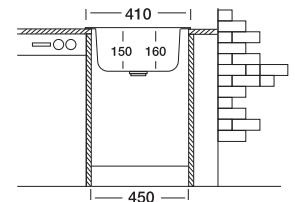

## Classic 179

41x44 cm

Dimensions

Inset

Satin

Linen

**Code**

Bowl Size  
Sinks Depth  
Thickness  
Surface