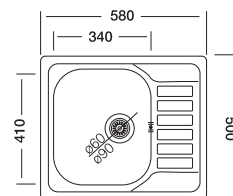

## Triton 196

**50x58 cm**

Dimensions

Inset

Satin

Linen

Polished

<b>Code</b>	<b>EC196</b>	<b>EX196</b>
Bowl Size	340 x 400	340 x 400
Sinks Depth	170	185
Thickness	0.60	0.80
Surface	Satin Linen	Polished Linen