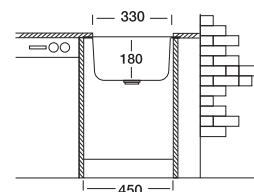

## Undermount 006

**33x35 cm**

Dimensions

Undermount

Linen Polished

**Code**

**EX006**

Bowl Size