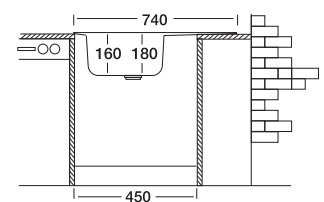

## Rondo 165

**44x74 cm**

Dimensions

Inset

Satin

Linen

Polished

**Code**