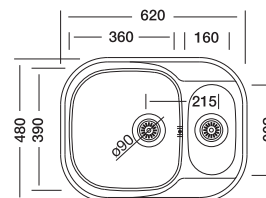

## Bianca 155

**48x62 cm**

Dimensions

Inset

Flushmount

Linen

Polished

**Code**