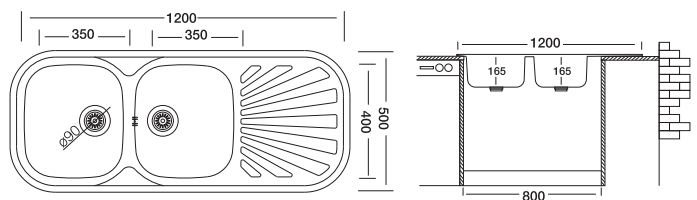

## Bianca 335

50x120 cm

Dimensions

Inset

Satin

<b>Code</b>	<b>EX335</b>
Bowl Size	350 x 400 350 x 400
Sinks Depth	165
Thickness	0.70
Surface	Satin

S730K

S704K-D