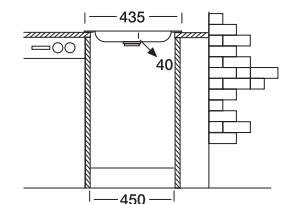

## Rondo 310

ø 43.5 cm

Dimensions

Inset

Satin

**Code**

Bowl Size  
Sinks Depth  
Thickness  
Surface

**EC310**