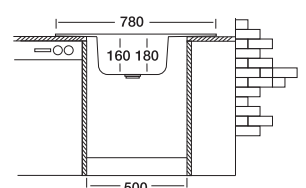

## Cupid 324

49x78 cm

Dimensions

Inset

Satin Linen Polished

**Code**

Bowl Size  
Sinks Depth  
Thickness  
Surface

**EC324**