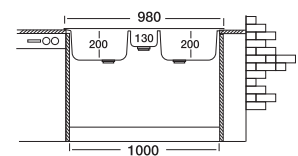

## Colea 319

50x98 cm

Dimensions

Inset

Polished

\*Welded Bowls

<b>Code</b>	<b>EX319-K</b>
Bowl Size	340 x 400
Sinks Depth	170 x 300
Thickness	200 / 130
Surface	0.80 Polished

S719K