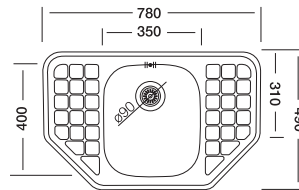

## Cupid 161

**49x78 cm**

Dimensions

Inset

Satin Linen Polished

**Code**

Bowl Size  
Sinks Depth  
Thickness  
Surface

**EC161**