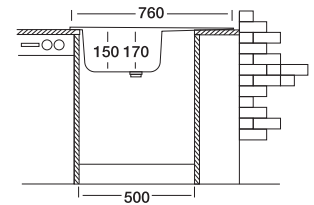

## Classic 141

43.5x76 cm

Dimensions

Inset

Satin

Linen

**Code**

Bowl Size  
Sinks Depth  
Thickness  
Surface