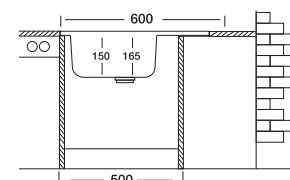

## 50'series 117

**50x60 cm**

Dimensions

Lay-on

Satin

**Code**

Bowl Size  
Sinks Depth  
Thickness  
Surface

**N117**