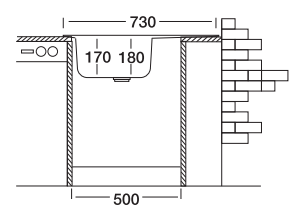

## Bianca 151

48x73 cm

Dimensions

Inset

Flushmount

Satin

Linen

Polished