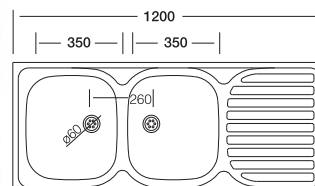

## 50'series 127

50x120 cm

Dimensions

Lay-on

Satin

**Code**

Bowl Size  
Sinks Depth  
Thickness  
Surface

**N127**