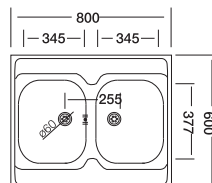

## 60'series 132

60x80 cm

Dimensions

Lay-on

Satin

Linen

\*Welded Bowls

**Code**