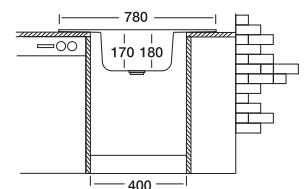

## Cupid 323

49x78 cm

Dimensions

Inset

Satin Linen Polished

**Code**

Bowl Size  
Sinks Depth  
Thickness  
Surface

**EC323**