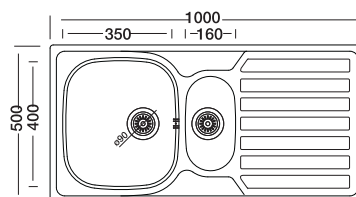

## Classic 336

**50x100 cm**

Dimensions

Inset

Satin

Linen

**Code**

Bowl Size  
Sinks Depth  
Thickness  
Surface