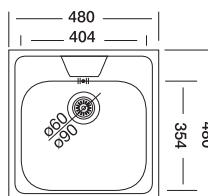

## Classic 144

**48x48 cm**

Dimensions

Inset

Satin

Linen

Polished

**Code**