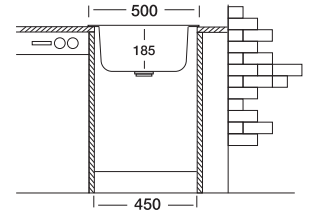

## Oberon 176

**50x50 cm**

Dimensions

Inset

Linen Polished

**Code**

Bowl Size  
Sinks Depth  
Thickness  
Surface

**EC176**