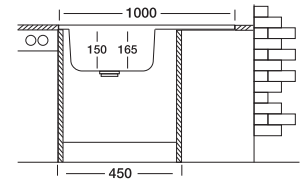

## 50'series 119

50x100 cm

Dimensions

Lay-on

Satin

**Code**

Bowl Size  
Sinks Depth  
Thickness  
Surface

**N119**