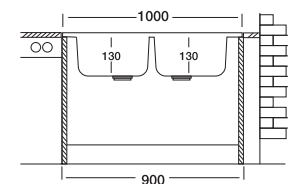

## 50'series 126

**50x100 cm**

Dimensions

Lay-on

Satin

**Code**

**N126**

Bowl Size  
Sinks Depth  
Thickness  
Surface