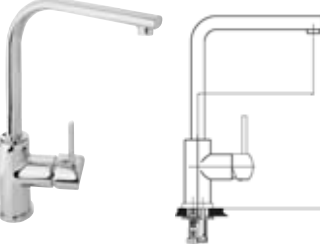

Special water saving perlator (Bubble flow, with Lime breaker, Flow rate: 8 l/min), Special cartridge with heat and flow rate adjustment- With swivel spout, Length of outlet 190 mm, Height of outlet 295 mm, Measurements of Hot & Cold water flex hose connection are M10x1- 3/8\"/>

S616