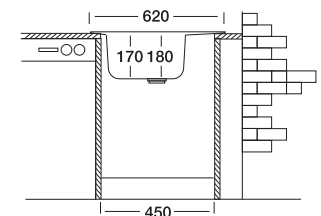

## Bianca 305

48x62 cm

Dimensions

Inset

Flushmount

Satin

Linen

Polished