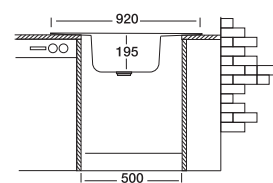

## Cupid 190

**50x92 cm**

Dimensions

Inset

Linen Polished

**Code**

**EX190-K**

Bowl Size