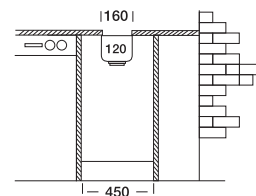

Undermount

KROMEVELE

Undermount 001

16x30 cm

Dimensions

Undermount

Linen Polished

Code

EX001

Bowl Size

160 x 300

Sinks Depth

120

Thickness

0.80

Surface

Polished
Linen

S701K

S805