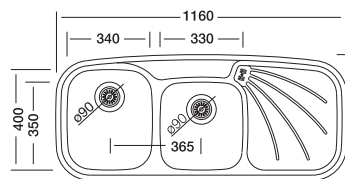

## Palmira 311

50x116 cm

Dimensions

Inset

Linen Polished

\*Welded Bowls

<b>Code</b>	<b>EX311-K</b>
Bowl Size	340 x 400 330 x 350
Sinks Depth	200
Thickness	0.80
Surface	Polished Linen

S730D