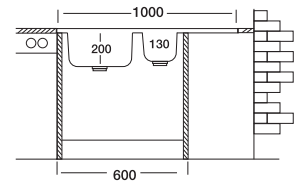

## 60'series 314

60x100 cm

Dimensions

Lay-on

Linen Polished

\*Welded Bowls

<b>Code</b>	<b>EX314-K</b>
Bowl Size	340 x 400 170 x 300
Sinks Depth	200 / 130
Thickness	0.80
Surface	Polished Linen

S730D