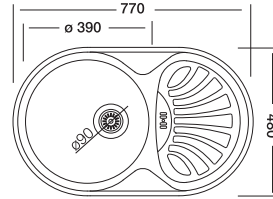

## Rondo 160

48x77 cm

Dimensions

Inset Flushmount

Satin Linen Polished

**Code**

Bowl Size  
Sinks Depth  
Thickness  
Surface

**EC160**