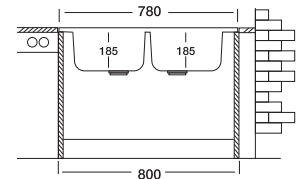

## Flush-Mount 344

**46x78 cm**

Dimensions

Flush-Mount

Linen Polished

**Code** **EX344-K**

Bowl Size 340 x 400  
340 x 400

Sinks Depth 185