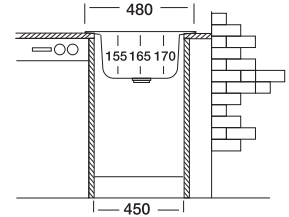

## Triton 309

**48x48 cm**

Dimensions

Inset

Satin

Linen

Polished

**Code**