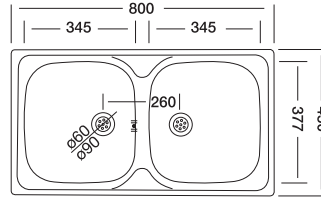

## Classic 113

**45x80 cm**

Dimensions

Inset

Satin

Linen

**Code**

Bowl Size  
Sinks Depth  
Thickness  
Surface