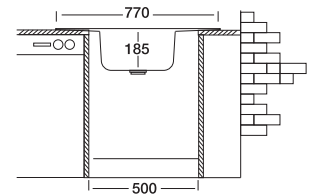

## Cupid 172

50x77 cm

Dimensions

Inset

Linen Polished

**Code**

**EX172**

Bowl Size