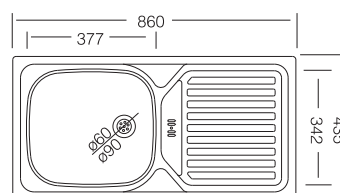

## Classic 346

43.5x86 cm

Dimensions

Inset

Satin

Linen

**Code**

Bowl Size  
Sinks Depth  
Thickness  
Surface