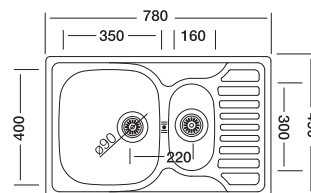

## Oberon 174

**49x78 cm**

Dimensions

Inset

Satin

Linen

**Code**

Bowl Size  
Sinks Depth  
Thickness  
Surface