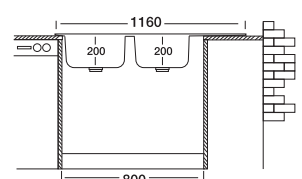

## Palmira 311

50x116 cm

Dimensions

Inset

Linen Polished

\*Welded Bowls

<b>Code</b>	<b>EX311-K</b>
Bowl Size	340 x 400 330 x 350
Sinks Depth	200
Thickness	0.80
Surface	Polished Linen

S730D