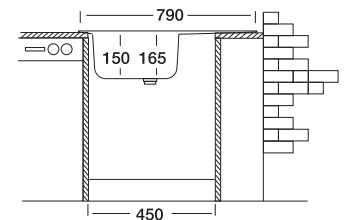

## Classic 173

**50x79 cm**

Dimensions

Inset

Satin

**Code**

Bowl Size  
Sinks Depth  
Thickness  
Surface

**N173**