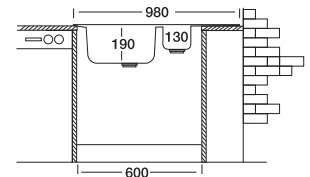

## Triton 304

50x98 cm

Dimensions

Inset

Linen Polished

**Code**

**EX304**

Bowl Size