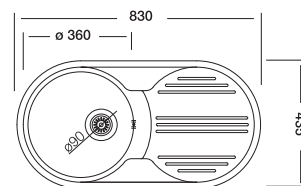

## Rondo 325

43.5x83 cm

Dimensions

Inset

Satin Linen Polished

**Code**

Bowl Size  
Sinks Depth  
Thickness  
Surface

**EC325**