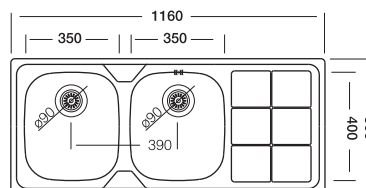

## Fuga 316

50x116 cm

Dimensions

Inset

Linen

Polished

\*Welded Bowls

**Code** EX316-K