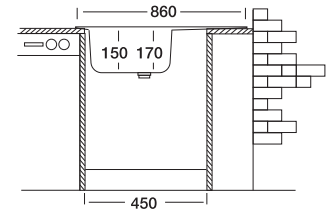

## Classic 178

**50x86 cm**

Dimensions

Inset

Satin

**Code**

Bowl Size  
Sinks Depth  
Thickness  
Surface

**N178**