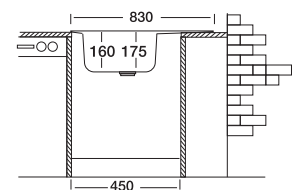

## Rondo 325

43.5x83 cm

Dimensions

Inset

Satin Linen Polished

**Code**

Bowl Size  
Sinks Depth  
Thickness  
Surface

**EC325**