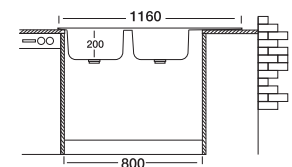

## Fuga 316

50x116 cm

Dimensions

Inset

Linen

Polished

\*Welded Bowls

**Code** EX316-K