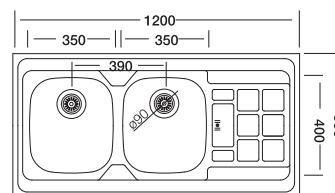

## 60'series 315

60x120 cm

Dimensions

Lay-on

Linen Polished

<b>Code</b>	<b>EX315-K</b>
Bowl Size	350 x 400 350 x 400
Sinks Depth	200
Thickness	0.80
Surface	Polished Linen