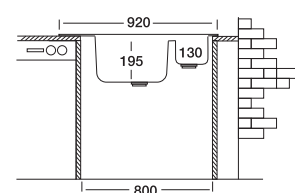

## Cupid 191

**50x92 cm**

Dimensions

Inset

Linen Polished

\*Welded Bowls

**Code**

**EX191-K**