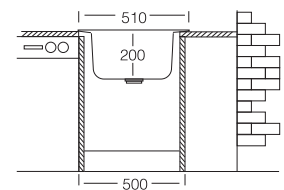

## Glame UB-K51

ø51 cm

Dimensions

Inset

White | UW-51

Gray | UG-51

Black | UB-51

Anthracite | UA-51