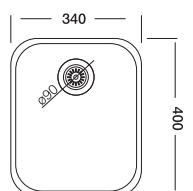

## Undermount 005

**34x40 cm**

Dimensions

Undermount

Linen Polished

**Code**

**EX005**

Bowl Size