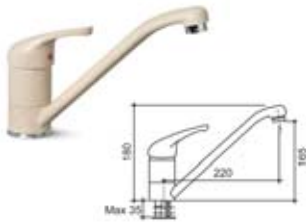

Kitchen Taps

Kromeyle

Granite Kitchen Taps

S630