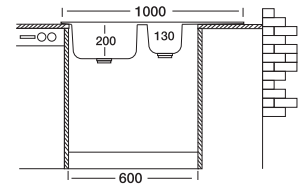

## Palmira 313

50x100 cm

Dimensions

Inset

Linen Polished

\*Welded Bowls

<b>Code</b>	<b>EX313-K</b>
Bowl Size	340 x 400 170 x 300
Sinks Depth	200 / 130
Thickness	0.80
Surface	Polished Linen

S730D