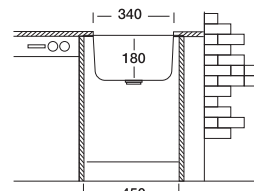

## Undermount 005

**34x40 cm**

Dimensions

Undermount

Linen Polished

**Code**

**EX005**

Bowl Size