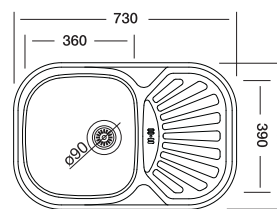

## Bianca 151

48x73 cm

Dimensions

Inset

Flushmount

Satin

Linen

Polished