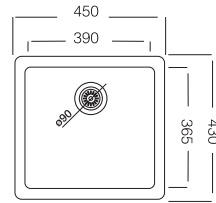

Glame UC-4345

43x45 cm

Dimensions

Inset

White | UW-4345

Gray | UG-4345

Black | UB-4345

Anthracite | UA-4345

Cream | UC-4345

Code

UC-4345

Bowl Size

390x365x200

S740K

S803

S804

S809