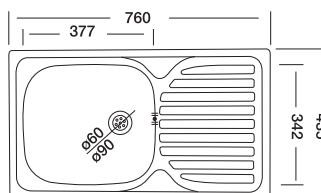

## Classic 140

**43.5x76 cm**

Dimensions

Inset

Satin

Linen

**Code**

Bowl Size  
Sinks Depth  
Thickness  
Surface