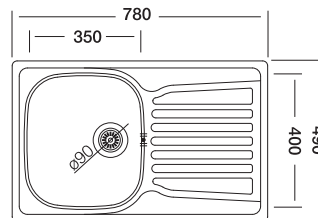

## Oberon 163

**49x78 cm**

Dimensions

Inset

Satin Linen Polished

**Code**

Bowl Size  
Sinks Depth  
Thickness  
Surface

**EC163**