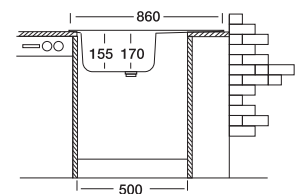

## Classic 175

43.5x86 cm

Dimensions

Inset

Satin

Linen

**Code**

Bowl Size  
Sinks Depth  
Thickness  
Surface