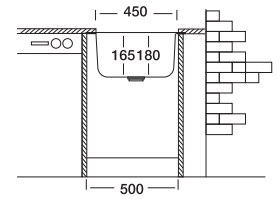

Undermount

KromeVibe

Undermount 102

40x45 cm

Dimensions

Flushmount

Undermount

Satin

Linen

Polished

Code

N102

Bowl Size 400 x 450
Sinks Depth 165
Thickness 0.50
Surface Satin

EC102

Bowl Size 400 x 450
Sinks Depth 165
Thickness 0.60
Surface Satin
Linen

EX102

Bowl Size 400 x 450
Sinks Depth 180
Thickness 0.80
Surface Polished

S705

S700K

S701K

S803

S804