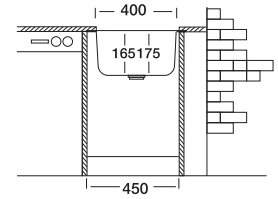

Undermount

KromeLife

Undermount 101

35x40 cm

Dimensions

Undermount

Satin

Code

N101

EC101

Bowl Size

350 x 400

350 x 400

Sinks Depth

165

175

Thickness

0.50

0.60

Surface

Satin

Satin

S705

S700K

S701K

S803

S804