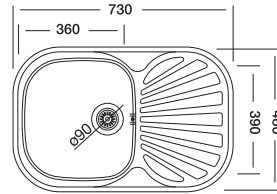

## Bianca 150

48x73 cm

Dimensions

Inset

Flushmount

Satin

Linen

Polished