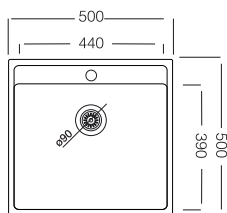

## Glame UW-5050

50x50 cm

Dimensions

Inset

White | UW-5050

Gray | UG-5050

Black | UB-5050

Anthracite | UA-5050