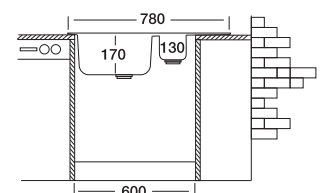

## Oberon 174

**49x78 cm**

Dimensions

Inset

Satin

Linen

**Code**

Bowl Size  
Sinks Depth  
Thickness  
Surface