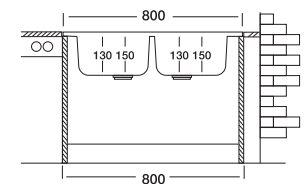

## 60'series 132

60x80 cm

Dimensions

Lay-on

Satin

Linen

\*Welded Bowls

**Code**