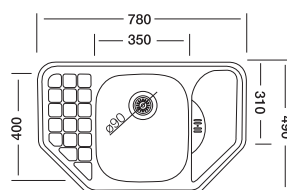

## Cupid 162

**49x78 cm**

Dimensions

Inset

Satin Linen Polished

**Code**

Bowl Size  
Sinks Depth  
Thickness  
Surface

**EC162**