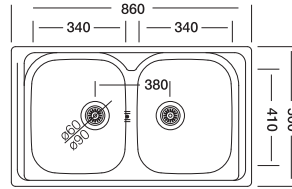

Triton 322

50x86 cm

Dimensions

Inset

Satin Polished

Code

EC322

EX322

Bowl Size

340 x 410

340 x 410

Sinks Depth

150

160

Thickness

0.60

0.80

Surface

Satin

Polished

S731K

S730K

S704K-D

S803

S804

S905