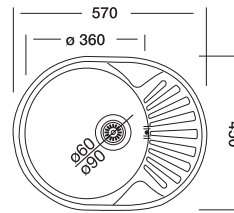

## Rondo 157

**45x57 cm**

Dimensions

Inset

Satin

Linen

Polished

**Code**