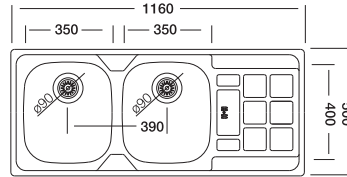

## Fuga 317

50x116 cm

Dimensions

Inset

Linen Polished

\*Welded Basins

<b>Code</b>	<b>EX317-K</b>
Bowl Size	350 x 400
Sinks Depth	200
Thickness	0.80
Surface	Polished Linen

S730D