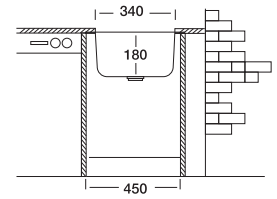

## Undermount 008

**34x40 cm**

Dimensions

Undermount

Linen Polished

**Code**

Bowl Size  
Sinks Depth  
Thickness  
Surface

**EX008**