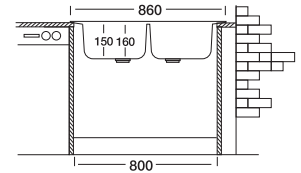

Triton 322

50x86 cm

Dimensions

Inset

Satin Polished

Code

EC322

EX322

Bowl Size

340 x 410

340 x 410

Sinks Depth

150

160

Thickness

0.60

0.80

Surface

Satin

Polished

S731K

S730K

S704K-D

S803

S804

S905