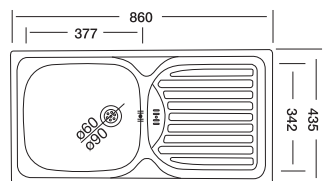

## Classic 143

43.5x86 cm

Dimensions

Inset

Satin

Linen

**Code**

Bowl Size  
Sinks Depth  
Thickness  
Surface