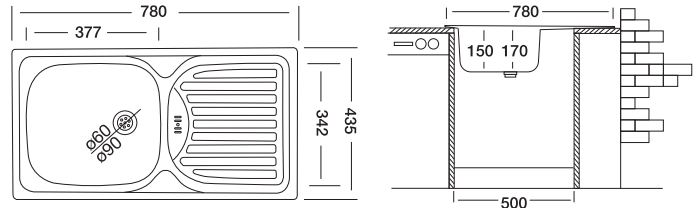

## Classic 302

43.5x78 cm

Dimensions

Inset

Satin

Linen

**Code**

Bowl Size  
Sinks Depth  
Thickness  
Surface