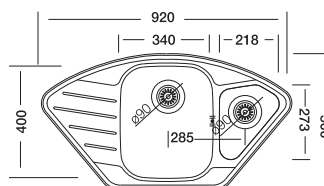

## Cupid 191

**50x92 cm**

Dimensions

Inset

Linen Polished

\*Welded Bowls

**Code**

**EX191-K**