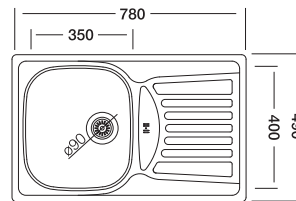

## Oberon 164

**49x78 cm**

Dimensions

Inset

Satin

Linen

Polished

**Code**