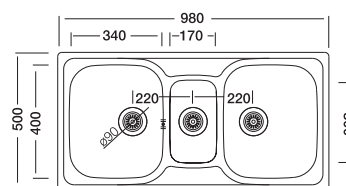

## Colea 319

50x98 cm

Dimensions

Inset

Polished

\*Welded Bowls

<b>Code</b>	<b>EX319-K</b>
Bowl Size	340 x 400
Sinks Depth	170 x 300
Thickness	200 / 130
Surface	0.80 Polished

S719K