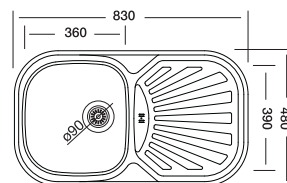

## Bianca 153

**48x83 cm**

Dimensions

Inset

Flushmount

Satin

Linen

Polished