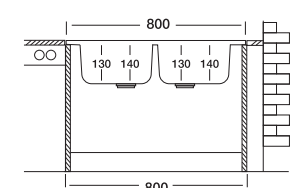

## 50'series 114

**50x80 cm**

Dimensions

Lay-on

Satin

Linen

**Code**

Bowl Size  
Sinks Depth  
Thickness  
Surface