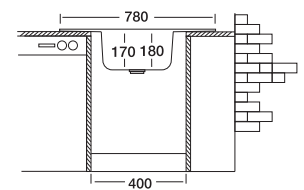

## Cupid 161

**49x78 cm**

Dimensions

Inset

Satin Linen Polished

**Code**

Bowl Size  
Sinks Depth  
Thickness  
Surface

**EC161**